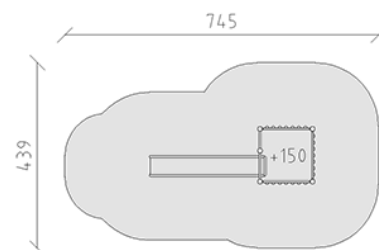

# Playtower combination

Device line Rundholz

Article 28100

Playtower combination made of multi-glued Swiss pine, pressure impregnated, platform height 150 cm, slide made of polyester green/green, incl. steel foot brackets for minimum installation depth 50 cm.

**CHF 5'310.-**

(excl. VAT)

	Age group	3+
	Device dimensions	394 x 138 x 233 cm
	Space required	745 x 439 cm
	min. impact surface	26.7 m <sup>2</sup>
	Fall height	150 cm
	Heaviest element	200 kg
	Biggest element	137 x 137 x 230 cm
	Foundations	6
	Concrete	0.7 m <sup>3</sup>
	Assembly time	3 h
	Installers	2