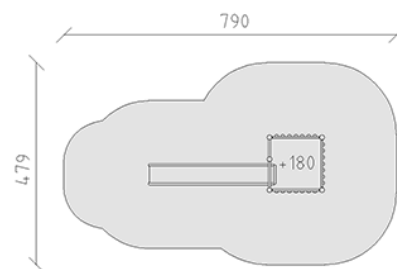

# Playtower combination

Device line Rundholz

Article 28300

Playtower combination made of multi-glued Swiss pine, pressure impregnated, platform height 180 cm, wave slide made of polyester green/green, incl. steel foot brackets for minimum installation depth 50 cm.

**CHF 5'890.-**

(excl. VAT)

	Age group	3+
	Device dimensions	420 x 139 x 263 cm
	Space required	790 x 479 cm
	min. impact surface	30 m <sup>2</sup>
	Fall height	180 cm
	Heaviest element	240 kg
	Biggest element	137 x 137 x 260 cm
	Foundations	6
	Concrete	0.7 m <sup>3</sup>
	Assembly time	3 h
	Installers	2