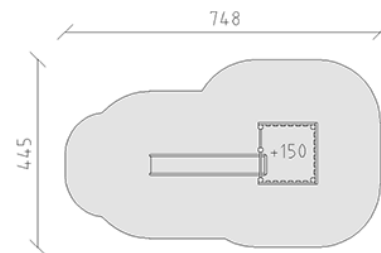

Playtower combination

Device line Kantholz

Article 33300

Playtower combination made of multi-glued Swiss pine, pressure impregnated, platform height 150 cm, slide made of polyester red/yellow, incl. steel foot brackets for minimum installation depth 50 cm.

CHF 4'845.-

(excl. VAT)

	Age group	3+
	Device dimensions	398 x 145 x 236 cm
	Space required	748 x 445 cm
	min. impact surface	27.15 m ²
	Fall height	150 cm
	Heaviest element	165 kg
	Biggest element	145 x 145 x 230 cm
	Foundations	6
	Concrete	0.7 m ³
	Assembly time	3 h
	Installers	2