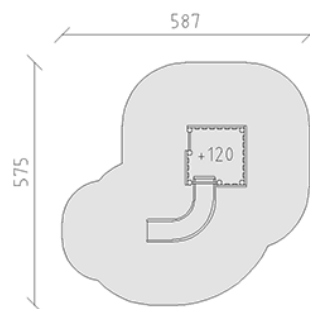

Playtower combination

Device line Kantholz

Article 33600

Playtower combination made of multi-glued Swiss pine, pressure impregnated, platform height 120 cm, arched slide made of polyester red/yellow, incl. steel foot brackets for minimum installation depth 50 cm.

CHF 4'595.-

(excl. VAT)

	Age group	3+
	Device dimensions	275 x 237 x 206 cm
	Space required	587 x 575 cm
	min. impact surface	25.2 m ²
	Fall height	120 cm
	Heaviest element	155 kg
	Biggest element	145 x 145 x 203 cm
	Foundations	7
	Concrete	0.7 m ³
	Assembly time	3 h
	Installers	2