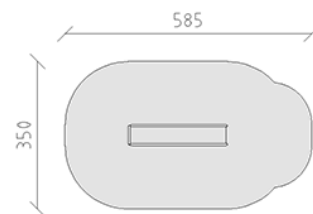

Slide

Article 10090

Slide for mounting height 120 cm, made of polyester red/yellow, incl. steel foot brackets for minimum installation depth 50 cm.

CHF 1'425.-

(excl. VAT)

	Age group	3+
	Device dimensions	225 x 50 x 175 cm
	Space required	585 x 350 cm
	min. impact surface	17.9 m ²
	Fall height	100 cm
	Heaviest element	27 kg
	Biggest element	285 x 53 x 65 cm
	Foundations	2
	Concrete	0.1 m ³
	Assembly time	1 h
	Installers	2