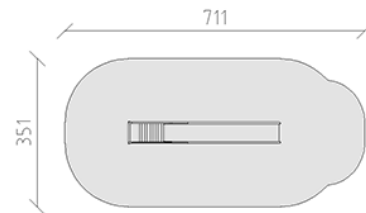

Slide with ladder

Article 11600

Slide with ladder for extension height 150 cm, made of polyester red/yellow, with hot-dip galvanised exit steps, incl. steel foot brackets for minimum installation depth 50 cm.

CHF 2'430.-

(excl. VAT)

	Age group	3+
	Device dimensions	361 x 51 x 223 cm
	Space required	711 x 351 cm
	min. impact surface	22.3 m ²
	Fall height	150 cm
	Heaviest element	27 kg
	Biggest element	315 x 51 x 60 cm
	Foundations	2
	Concrete	0.25 m ³
	Assembly time	1 h
	Installers	2