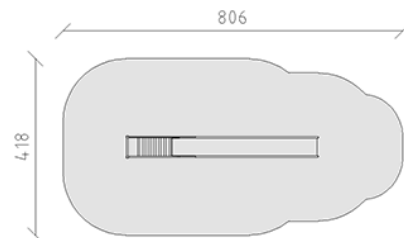

# Slide with ladder

Article 11700

Slide with ladder for extension height 200 cm, made of polyester red/yellow, with hot-dip galvanised access steps, incl. steel foot brackets for minimum installation depth 50 cm.

**CHF 2'930.-**

(excl. VAT)

	Age group	3+
	Device dimensions	456 x 51 x 273 cm
	Space required	806 x 418 cm
	min. impact surface	29.05 m <sup>2</sup>
	Fall height	200 cm
	Heaviest element	40 kg
	Biggest element	415 x 51 x 60 cm
	Foundations	2
	Concrete	0.25 m <sup>3</sup>
	Assembly time	1 h
	Installers	2