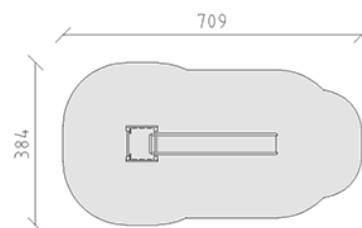

Wave slide with minitower

Article 10500

Wave slide with minitower for mounting height 180 cm, made of polyester green/green, one wave, minitower made of Swiss pine, pressure impregnated, with platform height 90 cm, incl. steel foot brackets for minimum installation depth 50 cm.

CHF 3'300.-

(excl. VAT)

	Age group	3+
	Device dimensions	359 x 84 x 261 cm
	Space required	709 x 384 cm
	min. impact surface	23.15 m ²
	Fall height	100 cm
	Heaviest element	55 kg
	Biggest element	385 x 53 x 65 cm
	Foundations	5
	Concrete	0.6 m ³
	Assembly time	1 h
	Installers	2