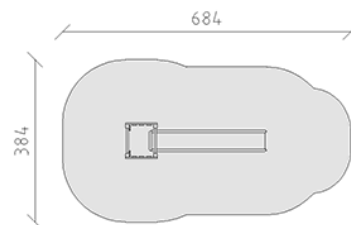

# Slide with minitower

Article 11300

Slide with minitower for extension height 150 cm, made of polyester red/yellow, minitower made of Swiss pine, pressure impregnated, with platform height 90 cm, incl. steel foot brackets for minimum installation depth 50 cm.

**CHF 2'835.-**

(excl. VAT)

	Age group	3+
	Device dimensions	334 x 84 x 231 cm
	Space required	684 x 384 cm
	min. impact surface	22.25 m <sup>2</sup>
	Fall height	100 cm
	Heaviest element	55 kg
	Biggest element	325 x 53 x 65 cm
	Foundations	5
	Concrete	0.6 m <sup>3</sup>
	Assembly time	1 h
	Installers	2