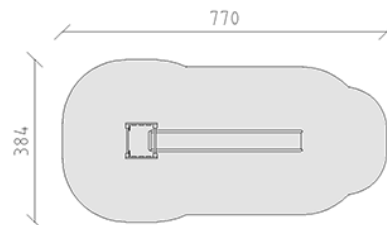

Slide with minitower

Article 11400

Slide with minitower for extension height 200 cm, made of polyester red/yellow, minitower made of Swiss pine, pressure impregnated, with platform height 90 cm, incl. steel foot brackets for minimum installation depth 50 cm.

CHF 3'265.-

(excl. VAT)

	Age group	3+
	Device dimensions	420 x 84 x 281 cm
	Space required	770 x 384 cm
	min. impact surface	25.3 m ²
	Fall height	100 cm
	Heaviest element	55 kg
	Biggest element	425 x 53 x 65 cm
	Foundations	5
	Concrete	0.6 m ³
	Assembly time	1 h
	Installers	2