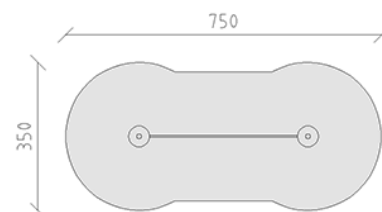

Slackline

Device line Stahl

Article 66400

Slackline made of hot-dip galvanised tubular steel, strap length 400 cm, with standing plate made of blue polyethylene, tensioning device with ratchet wheel, tensioning set straps orange, minimum installation depth 50 cm.

CHF 1'865.-

(excl. VAT)

 Age group	5+
 Device dimensions	450 x 50 x 143 cm
 Space required	750 x 350 cm
 min. impact surface	22.35 m ²
 Fall height	47 cm
 Heaviest element	26 kg
 Biggest element	200 x 50 x 50 cm
 Foundations	2
 Concrete	0.75 m ³
 Assembly time	2 h
 Installers	2