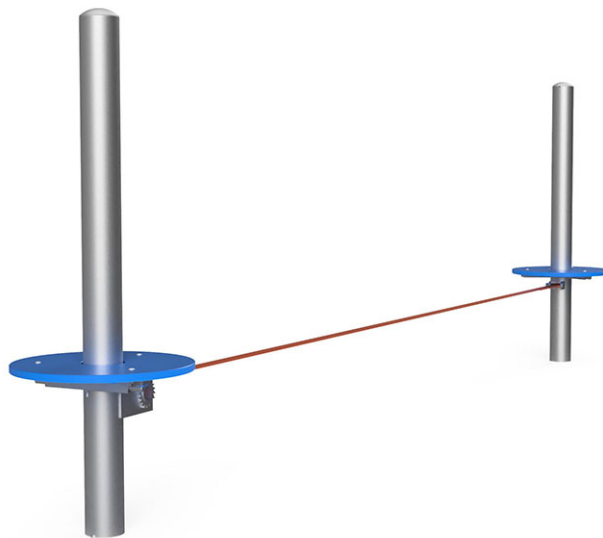

Slackline

Device line Stahl

Article 66400

Slackline made of hot-dip galvanised tubular steel, strap length 400 cm, with standing plate made of blue polyethylene, tensioning device with ratchet wheel, tensioning set straps orange, minimum installation depth 50 cm.

CHF 1'865.-

(excl. VAT)

 Age group	5+
 Device dimensions	450 x 50 x 143 cm
 Space required	750 x 350 cm
 min. impact surface	22.35 m ²
 Fall height	47 cm
 Heaviest element	26 kg
 Biggest element	200 x 50 x 50 cm
 Foundations	2
 Concrete	0.75 m ³
 Assembly time	2 h
 Installers	2