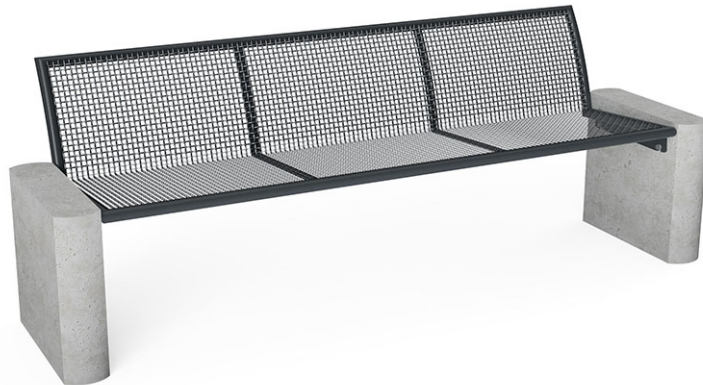

Park bench

Article 84720

Park bench made of woven wire mesh, additionally lacquered in RAL 7016, length 204 cm, with backrest, brackets made of concrete.

CHF 1'170.-

(excl. VAT)

 Device dimensions	204 x 61 x 72 cm
 Heaviest element	60 kg
 Biggest element	50 x 12 x 45 cm
 Assembly time	1 h
 Installers	2