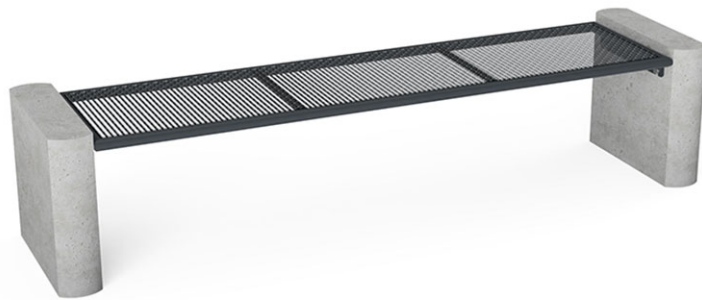

# Park bench

Article 84725

Park bench made of woven wire mesh, additionally lacquered in RAL 7016, length 204 cm, without backrest, brackets made of concrete.

**CHF 920.-**

(excl. VAT)

 Device dimensions	204 x 50 x 45 cm
 Heaviest element	60 kg
 Biggest element	50 x 12 x 45 cm
 Assembly time	1 h
 Installers	2