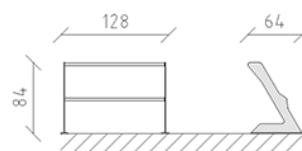

Teenage bench

Article 84750

Teenage bench made of stainless steel tube, length 128 cm, side consoles made of hot-dip galvanised steel and additionally lacquered in colour Patina moderna.

~~CHF 1'090.-~~

CHF 645.-

(excl. VAT)

 Device dimensions	128 x 64 x 84 cm
 Heaviest element	30 kg
 Biggest element	128 x 64 x 84 cm
 Assembly time	1 h
 Installers	2

buerli
Center of play

+41 41 925 14 00

info@buerli.swiss