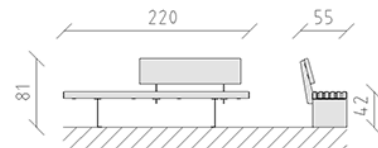

# Park bench

Article 84761

Park bench made of treated Swiss larch, length 220 cm, with backrest length 120 cm, steel construction hot-dip galvanised and additionally lacquered in patina moderna.

**CHF 2'365.-**

(excl. VAT)

 Device dimensions	220 x 55 x 81 cm
 Heaviest element	95 kg
 Biggest element	220 x 55 x 81 cm
 Assembly time	1 h
 Installers	2

**berli**  
Center of play