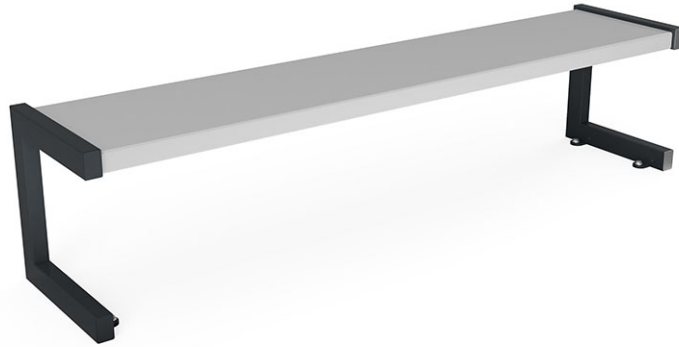

# Park bench

Article 83272

Park bench made of colourless anodised aluminium, length 180 cm, without backrest, steel construction hot-dip galvanised and additionally lacquered in RAL 7016.

**CHF 1'185.-**

(excl. VAT)

 Device dimensions	180 x 39 x 42 cm
 Heaviest element	32 kg
 Biggest element	180 x 39 x 42 cm
 Assembly time	1 h
 Installers	2