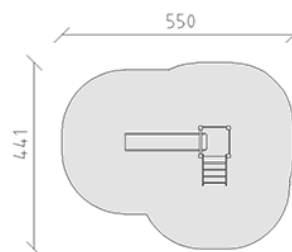

Pinocchio playground combination

Device line Color

Article 58080

Pinocchio playground combination made of multi-glued Swiss pine, pressure impregnated, platform height 80 cm, with steps and slide made of blue polyster, incl. steel foot brackets for minimum installation depth 50 cm.

CHF 3'550.-

(excl. VAT)

	Age group	1+
	Device dimensions	250 x 141 x 160 cm
	Space required	550 x 441 cm
	min. impact surface	19.75 m ²
	Fall height	100 cm
	Heaviest element	78 kg
	Biggest element	142 x 77 x 160 cm
	Foundations	7
	Concrete	0.65 m ³
	Assembly time	3 h
	Installers	2