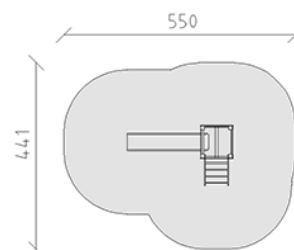

# Pinocchio playground combination

Device line Color

Article 58090

Pinocchio playground combination made of multi-glued, pressure impregnated Swiss pine, platform height 80 cm, with gable roof, ascending stairs and slide made of polyester red/yellow, incl. steel foot brackets for minimum installation depth 50 cm.

**CHF 4'325.-**

(excl. VAT)

	Age group	1+
	Device dimensions	252 x 143 x 236 cm
	Space required	550 x 441 cm
	min. impact surface	19.75 m <sup>2</sup>
	Fall height	100 cm
	Heaviest element	102 kg
	Biggest element	142 x 77 x 236 cm
	Foundations	7
	Concrete	0.65 m <sup>3</sup>
	Assembly time	3 h
	Installers	2