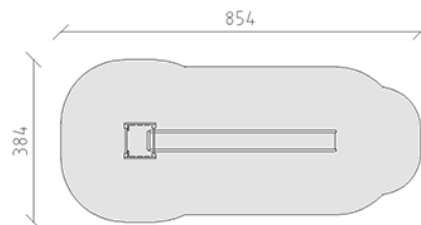

# Slide with minitower

Article 11500

Slide with minitower for extension height 250 cm, made of polyester red/yellow, minitower made of Swiss pine, pressure impregnated, with platform height 90 cm, incl. steel foot brackets for minimum installation depth 50 cm.

**CHF 3'710.-**

(excl. VAT)

	Age group	3+
	Device dimensions	504 x 84 x 331 cm
	Space required	854 x 384 cm
	min. impact surface	28.25 m <sup>2</sup>
	Fall height	100 cm
	Heaviest element	55 kg
	Biggest element	525 x 53 x 65 cm
	Foundations	5
	Concrete	0.6 m <sup>3</sup>
	Assembly time	1 h
	Installers	2