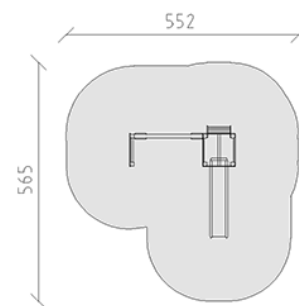

# Playtower Mini

Device line Color

Article 58261

Playtower Mini made of multi-glued Swiss pine, pressure impregnated, platform height 90 cm, wall elements made of polyethylene, with gable roof, ship's ladder, slide made of polyester blue/blue, net wall and rung wall, incl. steel foot brackets for minimum installation depth 50 cm.

**CHF 5'995.-**

(excl. VAT)

	Age group	3+
	Device dimensions	266 x 251 x 265 cm
	Space required	565 x 552 cm
	min. impact surface	24.55 m <sup>2</sup>
	Fall height	168 cm
	Heaviest element	86 kg
	Biggest element	98 x 80 x 260 cm
	Foundations	7
	Concrete	0.8 m <sup>3</sup>
	Assembly time	5 h
	Installers	2