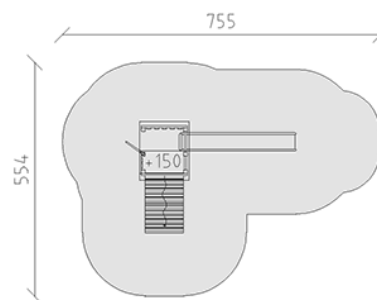

Playtower combination

Device line Eco

Article 54260

Playtower combination made of multi-glued Swiss pine, pressure impregnated, platform height 150 cm, with gable roof, rung ascent, inclined ramp, fireman's pole and slide made of polyester red/yellow, incl. steel foot bracket for minimum installation depth 50 cm.

CHF 6'530.-

(excl. VAT)

	Age group	3+
	Device dimensions	405 x 264 x 340 cm
	Space required	755 x 554 cm
	min. impact surface	30.15 m ²
	Fall height	150 cm
	Heaviest element	175 kg
	Biggest element	118 x 145 x 340 cm
	Foundations	9
	Concrete	0.85 m ³
	Assembly time	5 h
	Installers	2