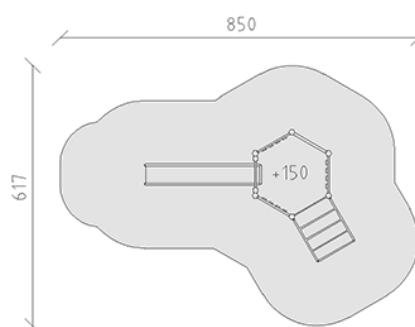

Playtower combination wood/aluminium

Device line Aluminium

Article 37800

Wood/aluminium playtower combination made of multi-glued Swiss pine, pressure impregnated, posts made of stove enamelled aluminium in RAL 6016 turquoise green, platform height 150 cm, with rung ascent, bent metal ladder and slide made of polyester red/yellow, minimum installation depth 50 cm.

CHF 9'025.-

(excl. VAT)

	Age group	3+
	Device dimensions	500 x 315 x 231 cm
	Space required	850 x 617 cm
	min. impact surface	34 m ²
	Fall height	150 cm
	Heaviest element	210 kg
	Biggest element	190 x 215 x 280 cm
	Foundations	9
	Concrete	1.2 m ³
	Assembly time	3 h
	Installers	2