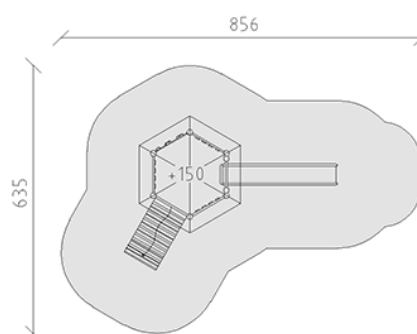

Playtower combination wood/aluminium

Device line Aluminium

Article 37810

Wood/aluminium playtower combination made of multi-glued Swiss pine, pressure impregnated, posts made of stove enamelled aluminium in RAL 6016 turquoise green, platform height 150 cm, pyramid roof with wooden panelling, inclined ramp, climbing wall and slide made of polyester red/yellow, minimum installation depth 50 cm.

CHF 12'180.-

(excl. VAT)

	Age group	3+
	Device dimensions	506 x 366 x 400 cm
	Space required	856 x 635 cm
	min. impact surface	34.65 m ²
	Fall height	150 cm
	Heaviest element	360 kg
	Biggest element	245 x 280 x 450 cm
	Foundations	9
	Concrete	1 m ³
	Assembly time	3 h
	Installers	2