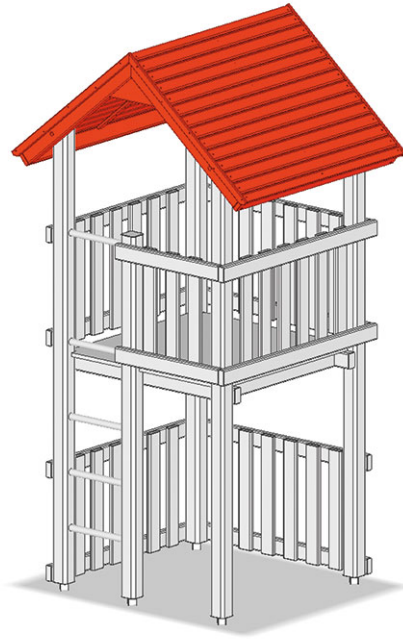

Gable roof

Device line Rundholz

Article A-02-005-93

Gable roof made of Swiss pine, pressure impregnated, size 186 x 152 cm, profiled frame construction, infill with special Chalet formwork.

CHF 1'015.-

(excl. VAT)