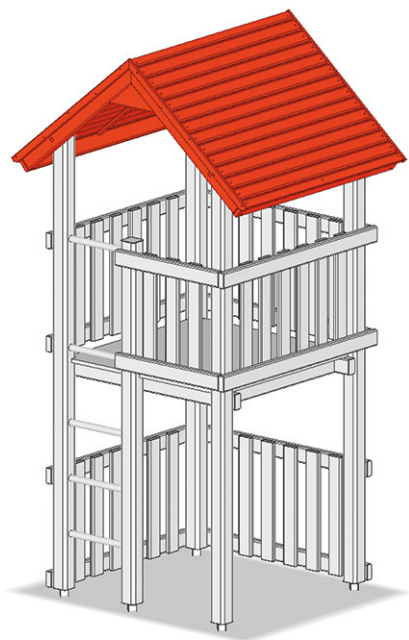

Gable roof

Device line Rundholz

Article A-02-005-93

Gable roof made of Swiss pine, pressure impregnated, size 186 x 152 cm, profiled frame construction, infill with special Chalet formwork.

CHF 1'015.-

(excl. VAT)