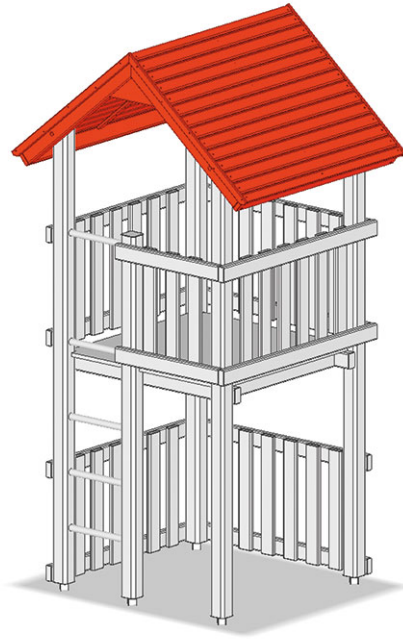

Gable roof

Device line Rundholz

Article A-02-006-93

Gable roof made of Swiss pine, pressure impregnated, size 186 x 152 cm, profiled frame construction, infill with aluminium panelling.

CHF 1'270.-

(excl. VAT)