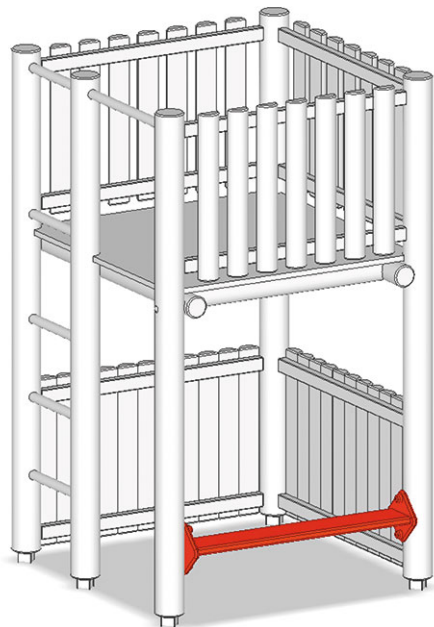

Ear bench

Device line Rundholz

Article A-01-351-92-003

Ear bench made of Swiss pine, pressure impregnated.

CHF 130.-
(excl. VAT)

 Assembly time	1 h
 Installers	2