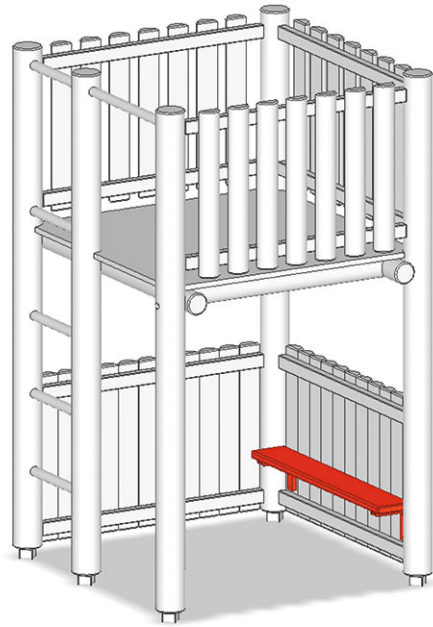

# Balustrade bench

Device line Rundholz

Article A-01-351-92-002

Balustrade bench made of Swiss pine, pressure impregnated.

**CHF 160.-**

(excl. VAT)

Assembly time

1 h