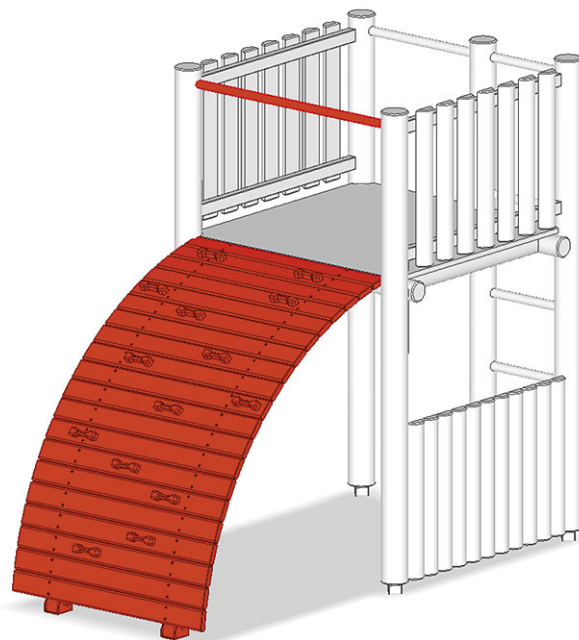

Arch ascent

Device line Rundholz

Article A-01-021-40

Arch ascent for platform height 150 cm, climbing handels made of polyethylene plastic.

CHF 1'455.-
(excl. VAT)

 Fall height	150 cm
 Assembly time	1 h
 Installers	2