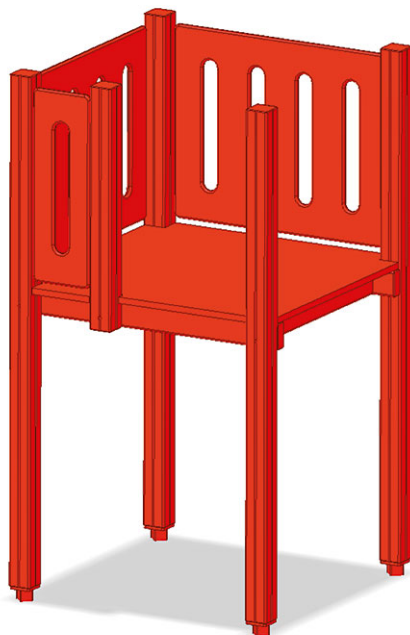

# Basic tower Maxi

Device line Color

Article B-08

Basic tower Maxi with base area 109x109 cm, pine wood, pressure impregnated, profile 9/9 cm.

PH=Platform height

CHF 1'985.-  
(excl. VAT)