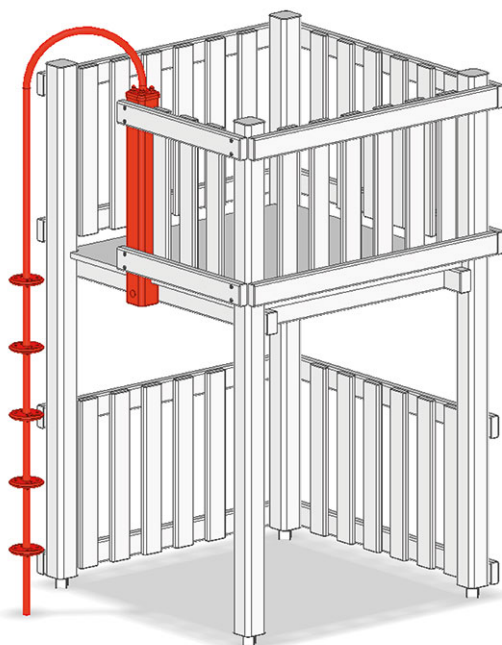

Climbing pole

Device line Kantholz

Article A-02-030

Climbing pole made of stainless steel.

PH=Platform height

CHF 950.-
(excl. VAT)

buerli
Center of play

+41 41 925 14 00
info@buerli.swiss