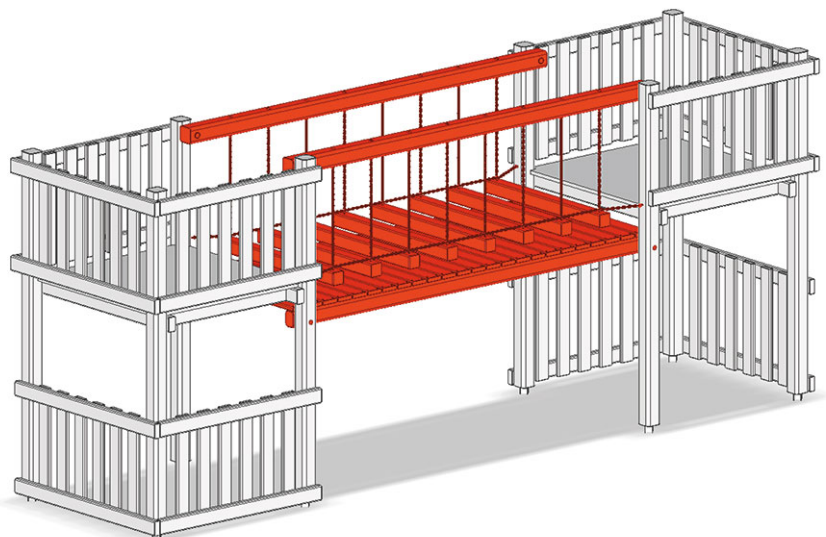

Chain walk

Device line Kantholz

Article A-02-052

Chain walk made of glued Swiss pine, pressure impregnated, with 2 railings and safety platform, from tower to tower.

CHF 2'335.-
(excl. VAT)