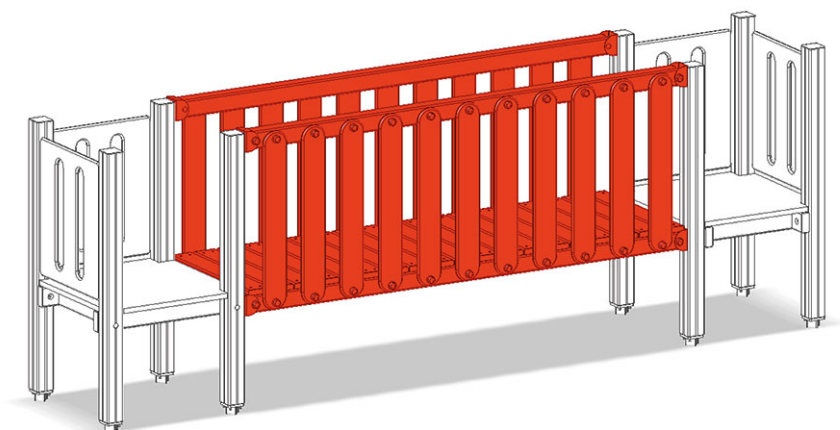

# Connecting bridge

Device line Color

Article A-03-057-71

Connecting bridge from tower to tower, length 250 cm.

**CHF 2'485.-**  
(excl. VAT)

 Assembly time	2 h
 Installers	2