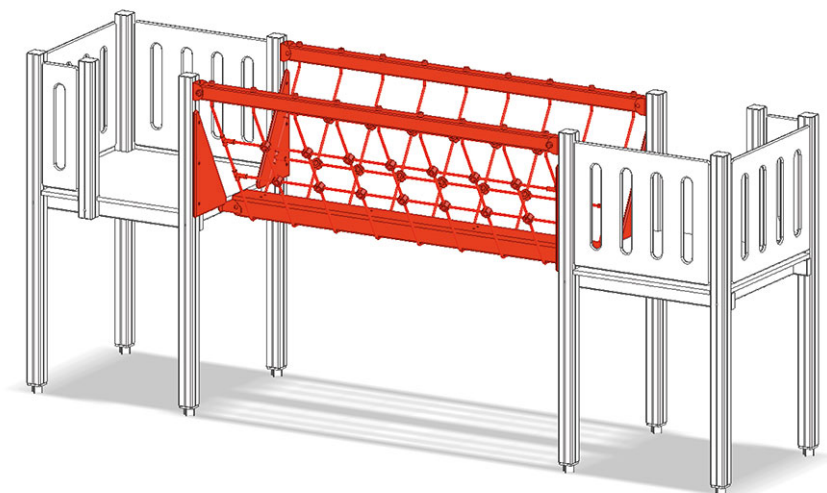

Net bridge

Device line Color

Article A-03-053-71

Net bridge from tower to tower, length 250 cm.

CHF 2'075.-
(excl. VAT)

 Assembly time	2 h
 Installers	2