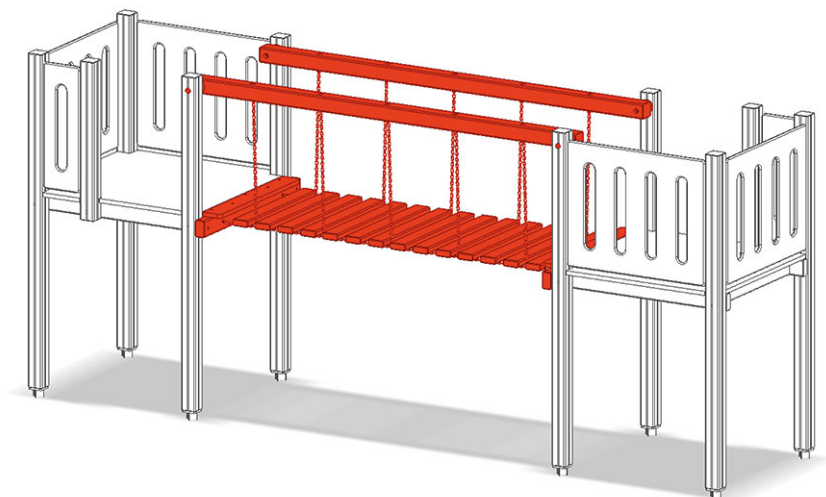

# Suspension bridge

Device line Color

Article A-03-051-71

Suspension bridge from tower to tower, length 250 cm.

**CHF 1'495.-**

(excl. VAT)

Assembly time

2 h