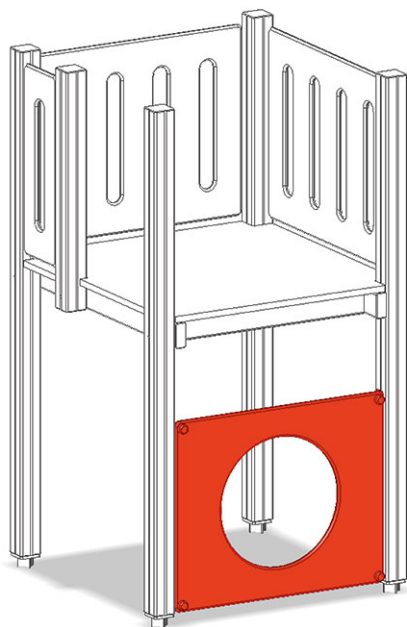

Wall element

Device line Color

Article A-03-207-91-002

Wall element with one hole for maxitower.

CHF 290.-
(excl. VAT)

 Assembly time	1 h
 Installers	2