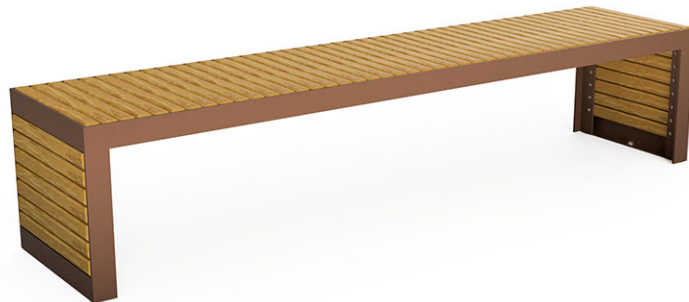

# Park bench

Article 84770

Park bench made of treated Swiss larch, length 200 cm, without backrest, steel construction hot-dip galvanised, additionally lacquered in VAG E8.

**CHF 2'400.-**

(excl. VAT)

 Device dimensions	201 x 45 x 43 cm
 Heaviest element	80 kg
 Biggest element	201 x 45 x 43 cm
 Assembly time	1 h
 Installers	2