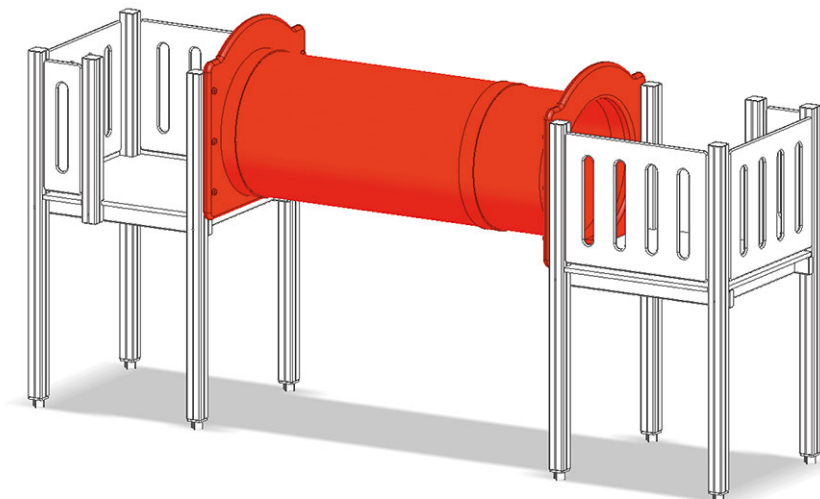

# Crawl tube

Device line Color

Article A-03-055-70-002

Crawl tube, length 216 cm, diameter  $\varnothing$  900 mm, reinforced polyester construction, from tower to tower.

**CHF 3'645.-**

(excl. VAT)

Assembly time