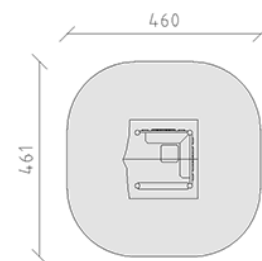

Playhouse

Device line Robinie

Article 45100

Playhouse made of chemically untreated Robinia heartwood, sanded, with gable roof, balustrade corner bench and play table, for minimum installation depth 60 cm.

CHF 6'610.-

(excl. VAT)

	Age group	1+
	Device dimensions	186 x 177 x 200 cm
	Space required	461 x 460 cm
	min. impact surface	19 m ²
	Heaviest element	350 kg
	Biggest element	200 x 170 x 170 cm
	Foundations	5
	Concrete	0.75 m ³
	Assembly time	2 h
	Installers	2